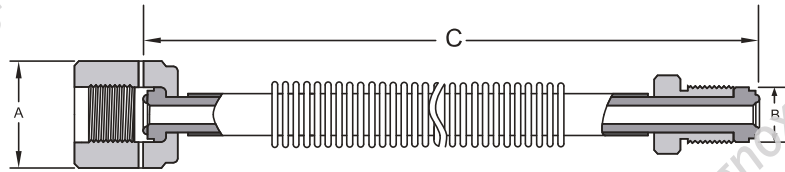

漏率：≤1.33x10⁻⁹ atm.cc/Sec He

内表面粗处理：BA & EP

订购信息

Ordering Information

66707		4SW				8VF				0300	40		F4	
产品系列		终端接口尺寸		终端接口形式A		终端接口尺寸		终端接口形式B		长度 (mm)	材质		内表面处理	
66707	金属软管	4	1/4"	TW	TUBE	4	1/4"	TW	TUBE	XXXX	10	304	BLANK	BA
66708	外衬编织网软管	6	3/8"	SW	Lok	6	3/8"	SW	Lok		40	316L	F4	EP
		8	1/2"	VM	Male VCR	8	1/2"	VM	Male VCR		PT	PTFE	F7	PTFE涂层
		12	3/4"	VF	Female VCR	12	3/4"	VF	Female VCR		PA	PFA		
		16	1"	OF	Female VCO	16	1"	OF	Female VCO					
		6M	6mm	OM	Male VCO	6M	6mm	OM	Male VCO					
		8M	8mm	QF	Quick Fittings	8M	8mm	QF	Quick Fittings					
		10M	10mm	NM	Male NPT	10M	10mm	NM	Male NPT					
		12M	12mm	NF	Female NPT	12M	12mm	NF	Female NPT					
		20M	20mm	PM	Male PT	20M	20mm	PM	Male PT					
		25M	25mm	PF	Female PT	25M	25mm	PF	Female PT					
				GM	G螺纹外丝			GM	G螺纹外丝					
				GF	G螺纹内丝			GF	G螺纹内丝					

说明

- 1、PTFE及PFA材质只能以带外套编织网形式，且内管为光滑圆管。
- 2、长度为终端至终端的尺寸，表示形式为4位，若总长300mm则表示为0300。
- 3、“选型说明”用于说明型号的组成规则，有些组合实际并不存在：如有疑问，请联系迈格诺科相关销售工程师。

Ultra High Purity Bellows

Inlet Type	Dimension,mm		
	A	B	C
Lok-Lok	1/4"Lok	1/4"Lok	OPTION
	3/8"Lok	3/8"Lok	OPTION
	1/2"Lok	1/2"Lok	OPTION
	3/4"Lok	3/4"Lok	OPTION
	1"Lok	1"Lok	OPTION
MVCR-MVCR	1/4"MVCR	1/4"MVCR	OPTION
	3/8"MVCR	3/8"MVCR	OPTION
	1/2"MVCR	1/2"MVCR	OPTION
	3/4"MVCR	3/4"MVCR	OPTION
	1"MVCR	1"MVCR	OPTION
FVCR-FVCR	1/4"FVCR	1/4"FVCR	OPTION
	3/8"FVCR	3/8"FVCR	OPTION
	1/2"FVCR	1/2"FVCR	OPTION
	3/4"FVCR	3/4"FVCR	OPTION
	1"FVCR	1"FVCR	OPTION
FVCR-MVCR	1/4"FVCR	1/4"MVCR	OPTION
	3/8"FVCR	3/8"MVCR	OPTION
	1/2"FVCR	1/2"MVCR	OPTION
	3/4"FVCR	3/4"MVCR	OPTION
	1"FVCR	1"MVCR	OPTION
FVCR-Lok	1/4"FVCR	1/4"Lok	OPTION
	3/8"FVCR	3/8"Lok	OPTION
	1/2"FVCR	1/2"Lok	OPTION
	3/4"FVCR	3/4"Lok	OPTION
	1"FVCR	1"Lok	OPTION
MVCR-Lok	1/4"MVCR	1/4"Lok	OPTION
	3/8"MVCR	3/8"Lok	OPTION
	1/2"MVCR	1/2"Lok	OPTION
	3/4"MVCR	3/4"Lok	OPTION
	1"MVCR	1"Lok	OPTION
TUBE-TUBE	1/4" TUBE	1/4" TUBE	OPTION
	3/8" TUBE	3/8" TUBE	OPTION
	1/2" TUBE	1/2" TUBE	OPTION
	3/4" TUBE	3/4" TUBE	OPTION
	1" TUBE	1" TUBE	OPTION